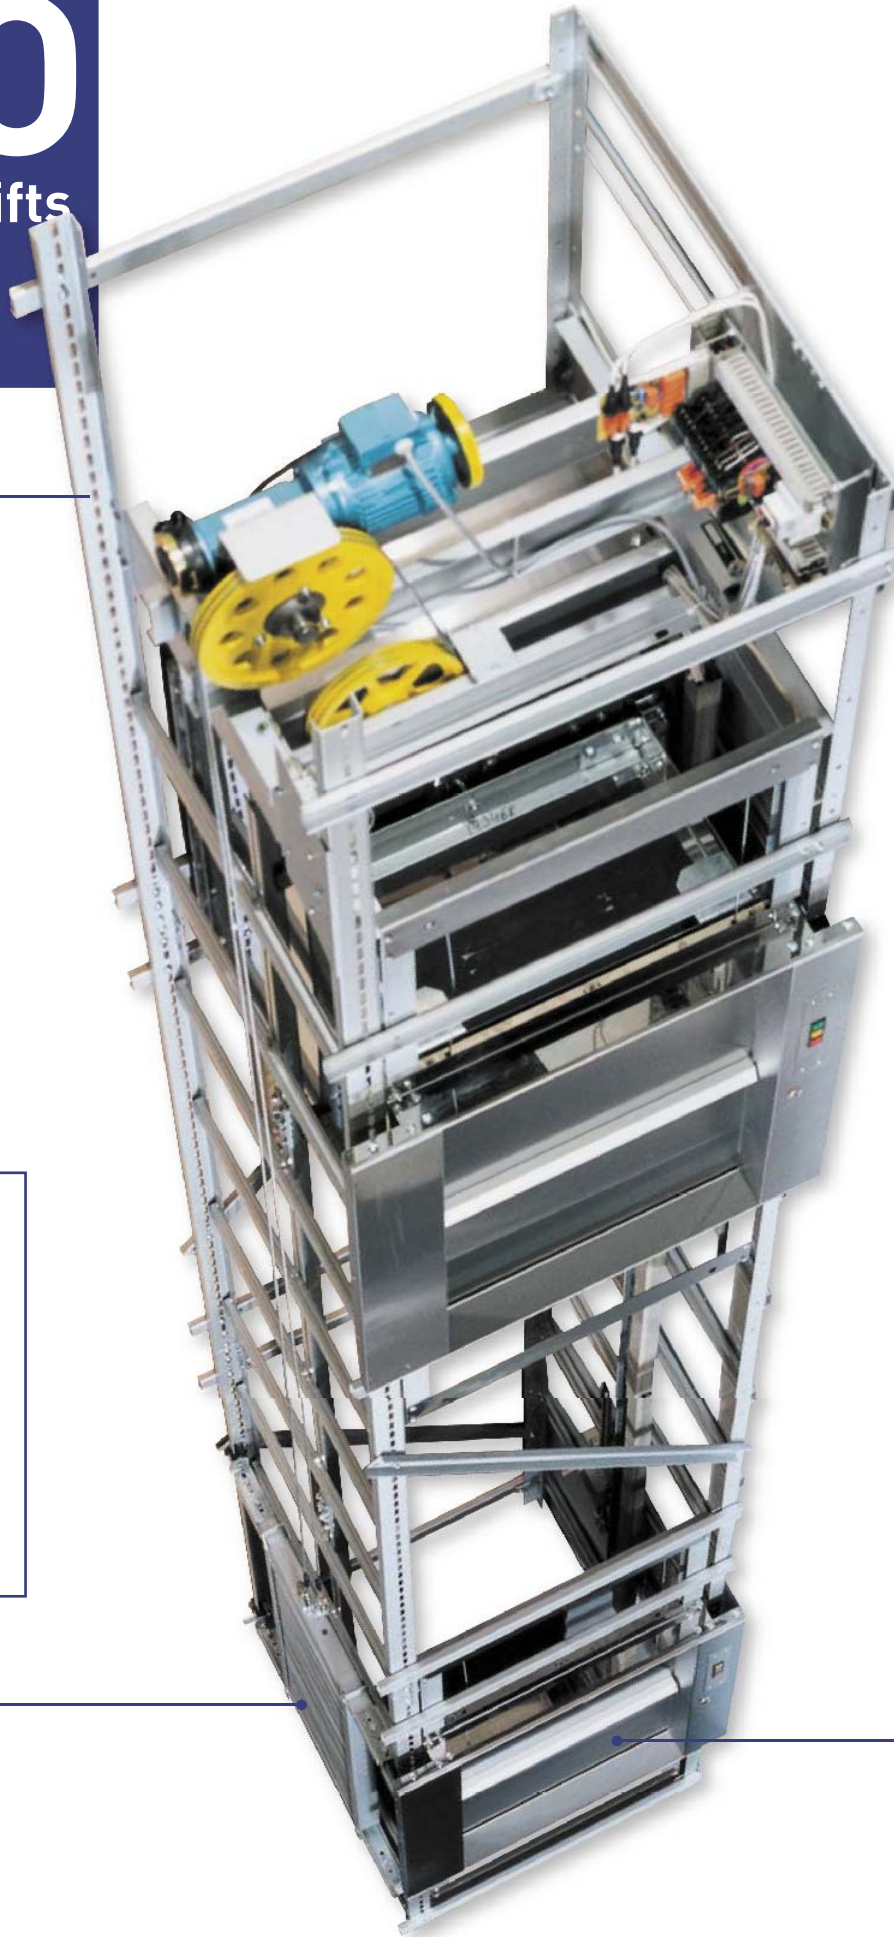

ISO-C has a variable travel height, lifts up to 300kg and has the option of floor level positioning, allowing workers to conveniently wheel goods in on dollies or trolleys.

- **Lifting capacity:**
Up to 300kg
- **Car size:**
Up to 1000 x 1000 x 1200mm high
- **Pit:**
Door height/2 + 50mm

Service Lifts Move Heavy Loads With Ease

The ISO-C service lift features a galvanised steel structure, which provides strength and stability. Bi-parting doors allow workers to access the lift easily and a safety system prevents the service lift from operating if overloaded.

The ISO C model is ideally suited for pubs, offices and industrial premises where heavy items are loaded at floor level. The ISO-C has bi-parting doors and a carrying capacity of 300kgs.

Features:

- Lift car made of stainless steel or galvanised steel.
- All units serving on counter height are supplied with a removable shelf.
- Landing doors are bi-parting.
- Approved door locks.
- A pit is required.

ISO

Service Lifts

Steel Structure

Drive Unit

Controls

Standard Features:

Comply with all relevant BS and EN standards
Maximum Capacity 1000kgs Single, double or bi-parting doors
24 volt controls
Call and Send on each landing
Arrival buzzer
Dispatching delay device
Position indicator on each landing.